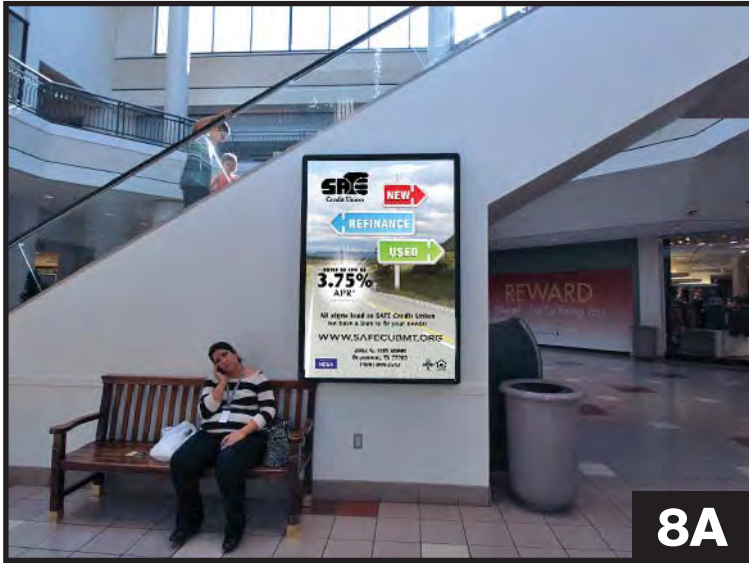

SOUTHLAKE MALL PANEL LOCATIONS