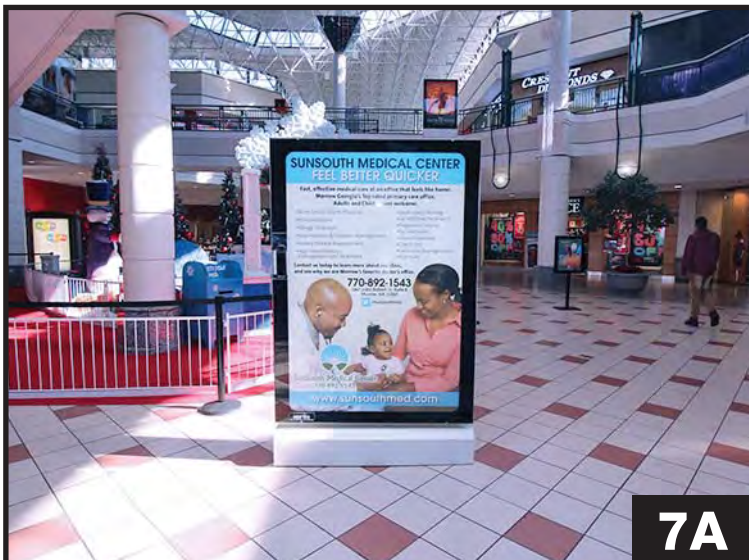

SOUTHLAKE MALL PANEL LOCATIONS

2A

3A

4A

5A

7A

7B